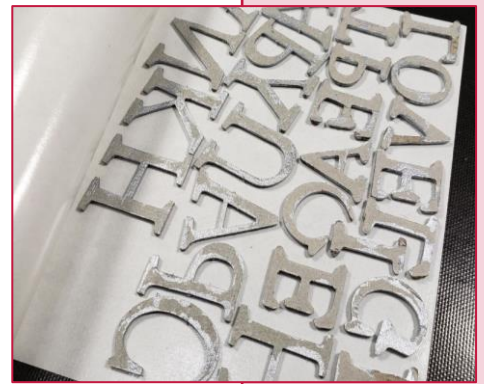

## Artist-tac™

Dry transfer adhesive dots, initially repositionable but become permanent once burnished. Quick and easy to use for accurate mounting of photos, paper/cardstock, plastic & more

**Available in 3 sizes, packs of 25 sheets, with instructions**

### Adhesive that only goes where you want!

Works by transferring a super fine layer of adhesive dots, ensuring full edge to edge adhesion, even on small, irregular shaped items.

- Quick, economical, easy to use
- Goes right to the edge with no bleed
- Repositionable until burnished
- No bumps, waste or spray hazard
- Works well with translucent mediums

**No Mess**

**No Odor**

**ACID-FREE**