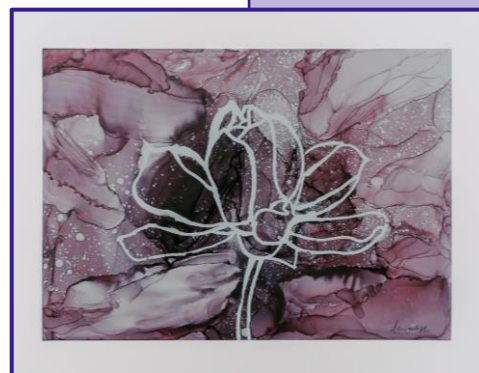

## Incredible Art Products

**New Packaging!!!**

**The perfect tools for water-based mediums!**

Item Code	Item Description
ONP	Original Nib w/ Instructions
ONP- 12	Original Nib Display Tube 12 Pieces
WM2	White Mask Liquid Frisket Kit 2oz
WM4	White Mask Liquid Frisket Kit 4oz
WM8	White Mask Liquid Frisket Kit 8oz
DS2	Dipstick Nib & White Mask Liquid Frisket - 2oz
ON4	Original Nib & White Mask Liquid Frisket - 4oz
ON8	Original Nib & White Mask Liquid Frisket - 8oz
IAB1624	Incredible Art Board 16 x 24"
IAB2432	Incredible Art Board 24 x 32"
RCPU	Rubber Cement Pick Up
IAPD	Incredible Art Product Display

## Incredible White Mask Liquid Frisket

A high-quality latex which assures an easily removable, durable mask. It is quick drying, non-staining, tint able, and can be sprayed without being diluted. For use with all artist papers, board wood leather, glass, metal, ceramics, and rubber stamps.